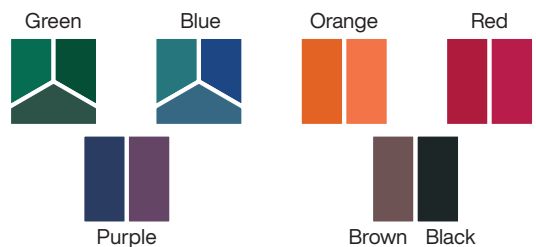

Available colours: